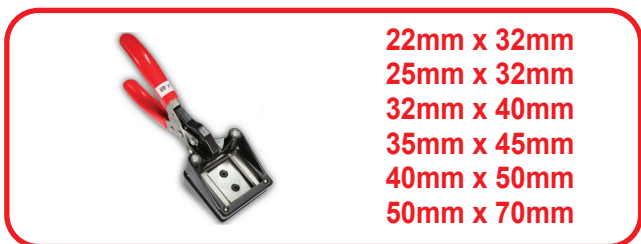

SEWING THREAD

NAME TAG

RED RUBBER

CORNER ROUND PUNCHER

SLOT PUNCHER

- 22mm x 32mm
- 25mm x 32mm
- 32mm x 40mm
- 35mm x 45mm
- 40mm x 50mm
- 50mm x 70mm

PHOTO DIE-CUT CUTTER

- 22mm x 32mm
- 25mm x 32mm
- 32mm x 40mm
- 35mm x 45mm
- 40mm x 50mm
- 50mm x 50mm