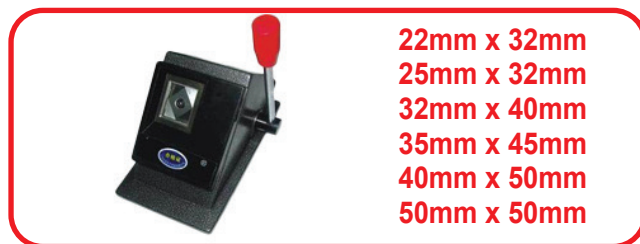

SEWING THREAD

NAME TAG

RED RUBBER

CORNER ROUND PUNCHER

SLOT PUNCHER

- 22mm x 32mm
- 25mm x 32mm
- 32mm x 40mm
- 35mm x 45mm
- 40mm x 50mm
- 50mm x 70mm

PHOTO DIE-CUT CUTTER

- 22mm x 32mm
- 25mm x 32mm
- 32mm x 40mm
- 35mm x 45mm
- 40mm x 50mm
- 50mm x 50mm