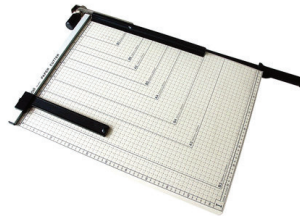

PAPER TRIMMER & CUTTER

RTDPCA4 (WOOD)

DESKTOP MANUAL PAPER CUTTER

Model : ROYALTECH RTDPCA4
 Cutting Size : A4
 Cutting Capacity : 5 pcs (70g)
 Weight : 2kg

RTDPCA4 (METAL)

DESKTOP MANUAL PAPER CUTTER

Model : ROYALTECH RTDPCA4
 Cutting Size : A4
 Cutting Capacity : 5 pcs (70g)
 Weight : 2kg

RTTA4

DESKTOP PAPER TRIMMER

Model : ROYALTECH RTTA4
 Cutting Size : A4
 Working Width : 320mm
 Cutting Capacity : 8 pcs (70g)
 Dimensions (LxDxH) : 565 x 365 x 100 (mm)
 Weight : 3kg

RTDPCA3 (WOOD)

DESKTOP MANUAL PAPER CUTTER

Model : ROYALTECH RTDPCA3
 Cutting Size : A3
 Cutting Capacity : 5 pcs (70g)
 Weight : 3kg

RTDPCA3 (METAL)

DESKTOP MANUAL PAPER CUTTER

Model : ROYALTECH RTDPCA3
 Cutting Size : A3
 Cutting Capacity : 5 pcs (70g)
 Weight : 3kg

RTTA3

DESKTOP PAPER TRIMMER

Model : ROYALTECH RTTA3
 Cutting Size : A3
 Working Width : 460mm
 Cutting Capacity : 8 pcs (70g)
 Dimensions (LxDxH) : 650 x 365 x 100 (mm)
 Weight : 3.6kg

RT3022/A0

PAPER TRIMMER