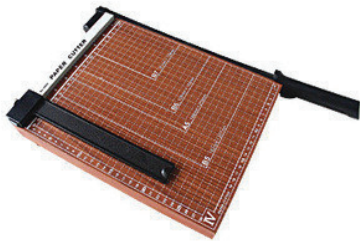

PAPER TRIMMER & CUTTER

RTDPCA4 (WOOD)

DESKTOP MANUAL PAPER CUTTER

Model : ROYALTECH RTDPCA4
 Cutting Size : A4
 Cutting Capacity : 5 pcs (70g)
 Weight : 2kg

RTDPCA4 (METAL)

DESKTOP MANUAL PAPER CUTTER

Model : ROYALTECH RTDPCA4
 Cutting Size : A4
 Cutting Capacity : 5 pcs (70g)
 Weight : 2kg

RTTA4

DESKTOP PAPER TRIMMER

Model : ROYALTECH RTTA4
 Cutting Size : A4
 Working Width : 320mm
 Cutting Capacity : 8 pcs (70g)
 Dimensions (LxDxH) : 565 x 365 x 100 (mm)
 Weight : 3kg

RTDPCA3 (WOOD)

DESKTOP MANUAL PAPER CUTTER

Model : ROYALTECH RTDPCA3
 Cutting Size : A3
 Cutting Capacity : 5 pcs (70g)
 Weight : 3kg

RTDPCA3 (METAL)

DESKTOP MANUAL PAPER CUTTER

Model : ROYALTECH RTDPCA3
 Cutting Size : A3
 Cutting Capacity : 5 pcs (70g)
 Weight : 3kg

RTTA3

DESKTOP PAPER TRIMMER

Model : ROYALTECH RTTA3
 Cutting Size : A3
 Working Width : 460mm
 Cutting Capacity : 8 pcs (70g)
 Dimensions (LxDxH) : 650 x 365 x 100 (mm)
 Weight : 3.6kg

RT3022/A0

PAPER TRIMMER