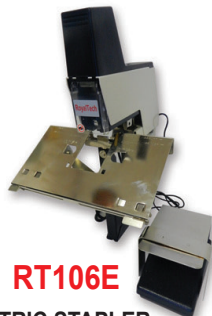

STAPLER

RT3000

HEAVY DUTY STAPLER

Model : ROYALTECH RT3000
 Max. Capacity : 210 sheets (70g)
 Metal Construction : Yes
 Bullet Size : 23/6 – 23/24
 Dimensions (LxDxH) : 355 x 95 x 266 (mm)
 Weight : 2.2kg

Model : ROYALTECH RT5000
 Max. Capacity : 210 sheets (70g)
 Metal Construction : Yes
 Bullet Size : 23/6 – 23/23
 Throat Depth : 250mm
 Dimensions (LxDxH) : 498 x 66 x 188 (mm)
 Weight : 9.1kg

RTDES30

DOUBLE END HEAVY DUTY STAPLER

Model : ROYALTECH RTDES30
 Max. Capacity : 30 sheets (80g)
 Stapling : Double head
 Dimensions (LxDxH) : 200 x 170 x 45 (mm)
 Weight : 2kg

RT106E

ELECTRIC STAPLER

Model : ROYALTECH RT106E
 Max. Capacity : 40 sheets (70g)
 Bullet Size : 66/6 & 66/8
 Throat Depth (Flat) : 100mm / 3.94"
 Saddle Stapling : Up to A3 (Folded)
 Foot Paddle : Yes
 Power Supply : 220V / 50Hz
 Dimensions (LxDxH) : 250 x 250 x 420 (mm)
 Weight : 5.6kg

RT106EDH

ELECTRIC STAPLER (DOUBLE HEAD)

Model : ROYALTECH RT106EDH
 Max. Capacity : 40 sheets (70g)
 Bullet Size : 66/6 & 66/8
 Throat Depth (Flat) : 100mm / 3.94"
 Saddle Stapling : Up to A3 (Folded)
 Foot Paddle : Yes
 Power Supply : 220V / 50Hz
 Dimensions (LxDxH) : 510 x 310 x 550 (mm)
 Weight : 11.2kg