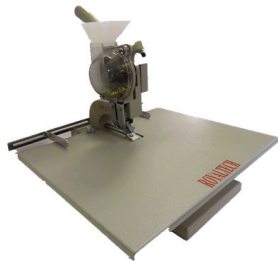

# EYELET MACHINE

**RTMBE**

**MANUAL BANNER EYELET PUNCHER**

Model : ROYALTECH RTMBE  
 Dimensions (LxDxH) : 140 x 62 x 125 (mm)  
 Weight : 4.6kg

**BANNER EYELET MOULD**

Size : 8mm, 10mm, 12mm, 14mm

**DOUBLE EYELET**

Size : 8mm, 10mm, 12mm, 14mm  
 Color : Silver / Gold  
 Quantity : 100 pcs / pkt

**RTMBE-SA**

**SEMI AUTO BANNER EYELET PUNCHER**

Model : ROYALTECH RTMBE-SA  
 Eyelet Diameter : 12 mm  
 Dimensions (LxDxH) : 470 x 210 x 370 (mm)  
 Weight : 7kg

**RTE4.0L / RTE5.0L / RTE5.5L**

**SINGLE HEAD MANUAL EYELET MACHINE (LONG ARM)**

Model : ROYALTECH RTE4.0L / RTE5.0L / RTE5.5L  
 Binding Thickness : ≤ 3mm  
 Eyelet Diameter : 4mm / 5.0mm / 5.5mm  
 Max. Working Lengthways : 165mm  
 Vessel Volume : 1200 grains / 900 grains  
 Dimensions (LxDxH) : 400 x 210 x 300 (mm)  
 Weight : 12kg

**RTDE4.0A / RTDE5.5A**

**DOUBLE HEAD PEDAL EYELET MACHINE**

Model : ROYALTECH RTDE4.0A / RTDE5.5A  
 Binding Thickness : ≤ 4mm  
 Eyelet Diameter : 4.0mm / 5.5mm  
 Max. Working Lengthways : 60mm  
 Hole Setting Range : 80 – 130 (mm)  
 Vessel Volume : 1200 grains / 900 grains  
 Dimensions (LxDxH) : 500 x 470 x 1200 (mm)  
 Weight : 43kg