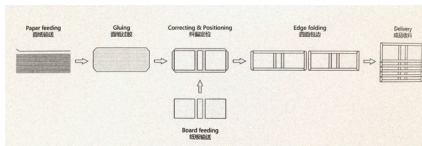

SEMI AUTO HARD COVER MAKER

Model : ROYALTECH RT8050HC
Max. Cover Size : 800 x 500 (mm)
Min. Cover Size : 140 x 140 (mm)
Speed : 3 – 5 pcs / min
Power Supply : 220V / 50Hz
Power Consumption : 0.37kW
Dimensions (LxDxH) : 1840 x 1250 x 1560 (mm)
Weight : 650kg

SEMI AUTO HARD COVER MACHINE

Model : ROYALTECH RTHC500
Max. Cover Size : 500mm
Min. Cover Size : 140 x 140 (mm)
Work Speed : 2 – 3 pcs / min
Power Supply : 220V / 50Hz
Mainframe Power : 0.37kW
Dimensions (LxDxH) : 1620 x 780 x 1000 (mm)
Weight : 260kg