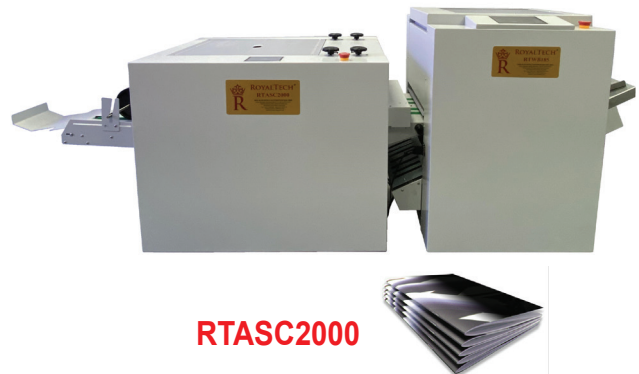

RTASC2000

ELECTRIC AUTO STITCHING & CUTTING MACHINE (BOOKLET)

Model : ROYALTECH RTASC2000
Paper Size : 210 x 148 (mm) to 480 x 330 (mm)
Cover Thickness : 50 – 250 (gsm)
Max. Capacity : 20 sheets (70g) / 7 sheets (157g)
Speed : 25 books / min
Trimming Thickness : 40 sheets (70g)
Trimming Speed : 1300 books / h (A4 / 70g)
Productivity : Stitching / Fold & Stitching / Fold, Stitching & Trim
Power Supply : 220V / 50Hz
Dimensions (LxDxH) : 1500 x 580 x 950 (mm)
Weight : 260kg