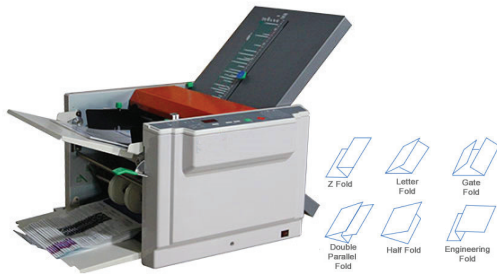

FOLDING MACHINE / BOOKLET MAKER

RT297

ELECTRIC PAPER FOLDING MACHINE

Model : ROYALTECH RT297
 Operate Mode : Manual
 Max. Paper Size : 300 x 432 (mm)
 Min. Paper Size : 100 x 130 (mm)
 Paper Weight : 60 – 120 (gsm)
 Fold Type : Single Fold, Double Fold, Irregular Fold, Letter Fold, Accordion Foil, Gate Fold
 Paper Feed System : Three Roller Friction Feed System
 Max. Stacking Capacity : 400 sheets (70gsm)
 Folding Speed : 80 – 120 sheets / min
 Power Supply : 220V / 50Hz
 Dimensions (LxDxH) : 780 x 490 x 560 (mm)
 Weight : 32kg

RT298A

ELECTRIC PAPER FOLDING MACHINE (AUTO)

Model : ROYALTECH RT298A
 Operate Mode : Automatic
 Max. Paper Size : 300 x 432 (mm)
 Min. Paper Size : 100 x 130 (mm)
 Paper Weight : 60 – 120 (gsm)
 Fold Type : Single Fold, Double Fold, Irregular Fold, Letter Fold, Accordion Foil, Gate Fold
 Paper Feed System : Three Roller Friction Feed System
 Max. Stacking Capacity : 400 sheets (70gsm)
 Folding Speed : 80 – 120 sheets / min
 Power Supply : 220V / 50Hz
 Dimensions (LxDxH) : 780 x 490 x 560 (mm)
 Weight : 32kg

RT305

ELECTRIC PAPER FOLDING MACHINE

Model : ROYALTECH RT305
 Operate Mode : Manual
 Max. Paper Size : 300 x 432 (mm)
 Min. Paper Size : 100 x 130 (mm)
 Paper Weight : 80 – 157 (gsm)
 Fold Type : Single Fold, Double Fold, Irregular Fold, Letter Fold, Accordion Foil, Gate Fold
 Paper Feed System : Three Roller Friction Feed System
 Max. Stacking Capacity : 400 sheets (70gsm)
 Folding Speed : 80 – 120 sheets / min
 Power Supply : 220V / 50Hz
 Dimensions (LxDxH) : 790 x 490 x 525 (mm)
 Weight : 32kg

RT1000

SEMI ELECTRIC BOOKLET MAKER

Model : ROYALTECH RT1000
 Staple Capacity : 12 sheets (70g)
 Folding Capacity : 10 sheets (70g)
 Min. Size Capacity : 197 x 273 (mm)
 Max. Size Capacity : 297 x 420 (mm)
 Staple Orientation : Middle, Side
 Power Supply : 220V / 50Hz
 Power Consumption : 100W
 Speed : 15 books / min
 Dimensions (LxDxH) : 540 x 480 x 220 (mm)
 Weight : 15kg