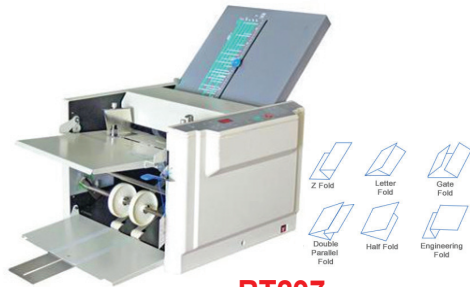

FOLDING MACHINE / BOOKLET MAKER

RT297

ELECTRIC PAPER FOLDING MACHINE

Model : ROYALTECH RT297
 Operate Mode : Manual
 Max. Paper Size : 300 x 432 (mm)
 Min. Paper Size : 100 x 130 (mm)
 Paper Weight : 60 – 120 (gsm)
 Fold Type : Single Fold, Double Fold, Irregular Fold, Letter Fold, Accordion Foil, Gate Fold
 Paper Feed System : Three Roller Friction Feed System
 Max. Stacking Capacity : 400 sheets (70gsm)
 Folding Speed : 80 – 120 sheets / min
 Power Supply : 220V / 50Hz
 Dimensions (LxDxH) : 780 x 490 x 560 (mm)
 Weight : 32kg

RT298A

ELECTRIC PAPER FOLDING MACHINE (AUTO)

Model : ROYALTECH RT298A
 Operate Mode : Automatic
 Max. Paper Size : 300 x 432 (mm)
 Min. Paper Size : 100 x 130 (mm)
 Paper Weight : 60 – 120 (gsm)
 Fold Type : Single Fold, Double Fold, Irregular Fold, Letter Fold, Accordion Foil, Gate Fold
 Paper Feed System : Three Roller Friction Feed System
 Max. Stacking Capacity : 400 sheets (70gsm)
 Folding Speed : 80 – 120 sheets / min
 Power Supply : 220V / 50Hz
 Dimensions (LxDxH) : 780 x 490 x 560 (mm)
 Weight : 32kg

RT305

ELECTRIC PAPER FOLDING MACHINE

Model : ROYALTECH RT305
 Operate Mode : Manual
 Max. Paper Size : 300 x 432 (mm)
 Min. Paper Size : 100 x 130 (mm)
 Paper Weight : 80 – 157 (gsm)
 Fold Type : Single Fold, Double Fold, Irregular Fold, Letter Fold, Accordion Foil, Gate Fold
 Paper Feed System : Three Roller Friction Feed System
 Max. Stacking Capacity : 400 sheets (70gsm)
 Folding Speed : 80 – 120 sheets / min
 Power Supply : 220V / 50Hz
 Dimensions (LxDxH) : 790 x 490 x 525 (mm)
 Weight : 32kg

RT1000

SEMI ELECTRIC BOOKLET MAKER

Model : ROYALTECH RT1000
 Staple Capacity : 12 sheets (70g)
 Folding Capacity : 10 sheets (70g)
 Min. Size Capacity : 197 x 273 (mm)
 Max. Size Capacity : 297 x 420 (mm)
 Staple Orientation : Middle, Side
 Power Supply : 220V / 50Hz
 Power Consumption : 100W
 Speed : 15 books / min
 Dimensions (LxDxH) : 540 x 480 x 220 (mm)
 Weight : 15kg