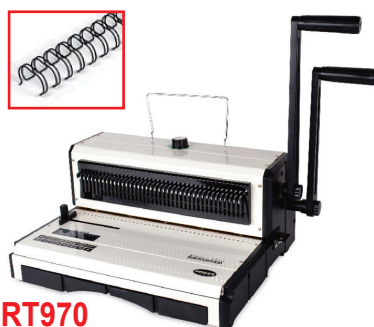

BINDING MACHINE (Manual / Electric) (Plastic Comb / Wire / Spiral / Press Binder)

RT9520

WIRE-O BINDING MACHINE 3:1

Model : ROYALTECH RT9520
 Paper Width : 297mm (A4)
 No. of Punch Dies : 34
 Punching Capacity : 15 pcs (70g)
 Max. Thickness : 120 sheets / 14.3mm
 Margin Adjustable Range : 2.5 / 4.5 / 6.5 (mm)
 Adjustable Push Pull Pins : Yes
 Dimensions (LxDxH) : 395 x 270 x 220 (mm)
 Weight : 11.5kg

RT970

WIRE-O BINDING MACHINE 3:1

Model : ROYALTECH RT970
 Paper Width : 297mm (A4)
 No. of Punch Dies : 40
 Punching Capacity : 18pcs (70g)
 Max. Thickness : 120 sheets / 14.3mm
 Margin Adjustable Range : 2.5 / 4.5 / 6.5 (mm)
 Adjustable Push Pull Pins : Yes
 Dimensions (LxDxH) : 380 x 330 x 210 (mm)
 Weight : 17kg

RTEW31

ELECTRIC WIRE-O BINDING MACHINE 3:1

Model : ROYALTECH RTEW31
 Paper Width : 297mm (A4)
 No. of Punch Dies : 34
 Punching Capacity : 30pcs (70g)
 Max. Thickness : 120 sheets / 14.3mm
 Margin Adjustable Range : 2.5 / 4.5 / 6.5 (mm)
 Adjustable Push Pull Pins : Yes
 Power Supply : 220V / 50Hz
 Power Consumption : 120W
 Dimensions (LxDxH) : 430 x 380 x 230 (mm)
 Weight : 24kg

RTSCE49

SEMI ELECTRIC SPIRAL COIL BINDING MACHINE

Model : ROYALTECH RTSCE49
 Paper Width : 297mm (A4)
 No. of Punch Dies : 40
 Punching Capacity : 20 pcs (70g)
 Max. Thickness : 500 sheets / 50.8mm
 Margin Adjustable Range : 2.5 / 4.5 / 6.5 (mm)
 Adjustable Push Pull Pins : Yes
 Dimensions (LxDxH) : 440 x 530 x 270 (mm)
 Weight : 14kg