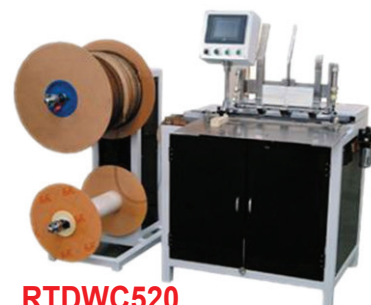

BINDING MACHINE (Manual / Electric) (Plastic Comb / Wire / Spiral / Press Binder)

RT9520

WIRE-O BINDING MACHINE 3:1

Model : ROYALTECH RT9520
 Paper Width : 297mm (A4)
 No. of Punch Dies : 34
 Punching Capacity : 15 pcs (70g)
 Max. Thickness : 120 sheets / 14.3mm
 Margin Adjustable Range : 2.5 / 4.5 / 6.5 (mm)
 Adjustable Push Pull Pins : Yes
 Dimensions (LxDxH) : 395 x 270 x 220 (mm)
 Weight : 11.5kg

RTCPM600

COMMERCIAL ELECTRIC WIRE-O PUNCHING MACHINE

Model : ROYALTECH RTCPM600
 Max. Working Length : 620mm
 Max. Punching Thickness : 1.8mm
 Working Speed : 82 times / min
 Power Supply : 380V / 50Hz
 Power Consumption : 1.1kW
 Dimensions (LxDxH) : 1080 x 760 x 1260 (mm)
 Weight : 310kg

RTEWC600

HEAVY DUTY ELECTRIC WIRE-O CLOSING MACHINE

Model : ROYALTECH RTEWC600
 Max. Working Length : 600mm
 Working Speed : 250 times / min
 Power Supply : 220V / 50Hz
 Power Consumption : 0.25kW
 Dimensions (LxDxH) : 810 x 610 x 1230 (mm)
 Weight : 80kg

RTDWC520

SEMI AUTO WIRE-O CUTTING & CLOSING MACHINE

Model : ROYALTECH RTDWC520
 Max. Working Width : 520mm
 Min. Working Length : 75mm
 Max. Binding Width : 507mm
 Binding Speed : 20 books / min
 Automatic Cutting Off : Yes
 Automatic Binding : Yes
 Automatic Closing : Yes
 Power Consumption : 1.5kW
 Wire-O Hanger Dimensions : 1220x760x490 (mm)
 Wire-O Hanger Weight : 65kg
 Dimensions (LxDxH) : 1200 x 770 x 1030 (mm)
 Weight : 220kg