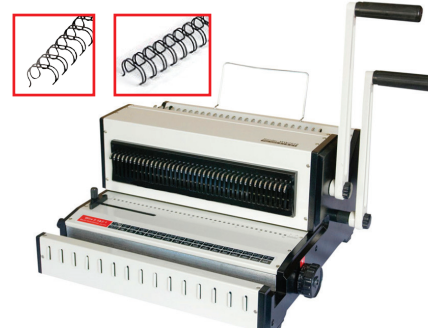

RT3200A

PLASTIC COMB BINDING MACHINE

Model : ROYALTECH RT3200A
 Paper Width : 297mm (A4)
 No. of Punch Dies : 21
 Punching Capacity : 28 pcs (70g)
 Max. Thickness : 500 sheets / 51mm
 Margin Adjustable Range : 2.5 / 4.5 / 6.5 (mm)
 Adjustable Push Pull Pins : Yes
 Dimensions (LxDxH) : 410 x 370 x 260 (mm)
 Weight : 15kg

RTEPC21A

ELECTRIC PLASTIC COMB BINDING MACHINE

Model : ROYALTECH RTEPC21A
 Paper Width : 297mm (A4)
 No. of Punch Dies : 21
 Punching Capacity : 25 pcs (70g)
 Punching Mode : Button / Foot Paddle
 Max. Thickness : 500 sheets / 51mm
 Margin Adjustable Range : 2.5 / 4.5 / 6.5 (mm)
 Adjustable Push Pull Pins : Yes
 Power Supply : 220V / 50Hz
 Power Consumption : 120W
 Dimensions (LxDxH) : 415 x 370 x 245 (mm)
 Weight : 21.5kg

RTEPC21

ELECTRIC PLASTIC COMB BINDING MACHINE

Model : ROYALTECH RTEPC21
 Paper Width : 297mm (A4)
 No. of Punch Dies : 21
 Punching Capacity : 30 pcs (70g)
 Max. Thickness : 500 sheets / 51mm
 Margin Adjustable Range : 2.5 / 4.5 / 6.5 (mm)
 Adjustable Push Pull Pins : Yes
 Power Supply : 220V / 50Hz
 Power Consumption : 120W
 Dimensions (LxDxH) : 430 x 300 x 230 (mm)
 Weight : 24kg

RTCW001

COMBO BINDING MACHINE (COMB + WIRE-O 3:1)

Model : ROYALTECH RTCW001
 Paper Width : 297mm (A4)
 No. of Punch Dies : 24 (Comb) / 40 (Wire-O)
 Punching Capacity : 20 pcs (70g)
 Max. Thickness (Comb) : 500 sheets / 51mm
 Max. Thickness (Wire-O) : 120 sheets / 14.3mm
 Margin Adjustable Range : 2.5 / 4.5 / 6.5 (mm)
 Adjustable Push Pull Pins : Yes
 Dimensions (LxDxH) : 450 x 430 x 270 (mm)
 Weight : 24kg