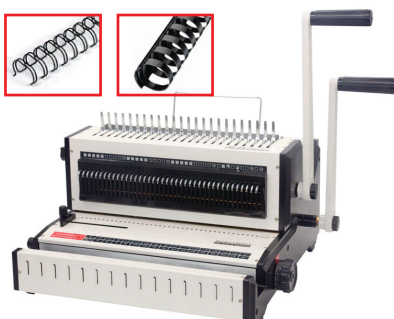

RT2400

PLASTIC COMB BINDING MACHINE

Model : ROYALTECH RT2400
 Paper Width : 297mm (A4)
 No. of Punch Dies : 24
 Punching Capacity : 24 pcs (70g)
 Max. Thickness : 500 sheets / 51mm
 Margin Adjustable Range : 2.5 / 4.5 / 6.5 (mm)
 Adjustable Push Pull Pins : Yes
 Dimensions (LxDxH) : 430 x 390 x 150 (mm)
 Weight : 16kg

RT3200A

PLASTIC COMB BINDING MACHINE

Model : ROYALTECH RT3200A
 Paper Width : 297mm (A4)
 No. of Punch Dies : 21
 Punching Capacity : 28 pcs (70g)
 Max. Thickness : 500 sheets / 51mm
 Margin Adjustable Range : 2.5 / 4.5 / 6.5 (mm)
 Adjustable Push Pull Pins : Yes
 Dimensions (LxDxH) : 410 x 370 x 260 (mm)
 Weight : 15kg

RTEPC21A

ELECTRIC PLASTIC COMB BINDING MACHINE

Model : ROYALTECH RTEPC21A
 Paper Width : 297mm (A4)
 No. of Punch Dies : 21
 Punching Capacity : 25 pcs (70g)
 Punching Mode : Button / Foot Paddle
 Max. Thickness : 500 sheets / 51mm
 Margin Adjustable Range : 2.5 / 4.5 / 6.5 (mm)
 Adjustable Push Pull Pins : Yes
 Power Supply : 220V / 50Hz
 Power Consumption : 120W
 Dimensions (LxDxH) : 415 x 370 x 245 (mm)
 Weight : 21.5kg

RTEPC21

ELECTRIC PLASTIC COMB BINDING MACHINE

Model : ROYALTECH RTEPC21
 Paper Width : 297mm (A4)
 No. of Punch Dies : 21
 Punching Capacity : 30 pcs (70g)
 Max. Thickness : 500 sheets / 51mm
 Margin Adjustable Range : 2.5 / 4.5 / 6.5 (mm)
 Adjustable Push Pull Pins : Yes
 Power Supply : 220V / 50Hz
 Power Consumption : 120W
 Dimensions (LxDxH) : 430 x 300 x 230 (mm)
 Weight : 24kg